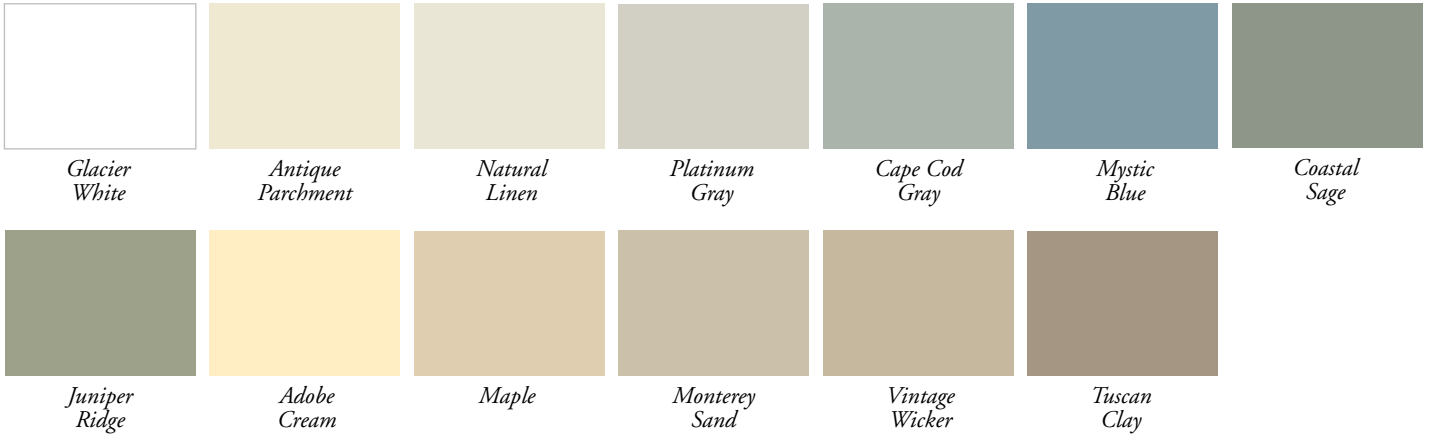

COLOR AND DESIGN INSPIRATION

Coventry's full array of profiles and colors makes it easy to give your home a style all its own. Whether you prefer a subtle monochromatic color scheme in classic hues or rich architectural colors with contrasting accents, Coventry has everything you need to achieve your ideal finished look.

STANDARD COLOR COLLECTION